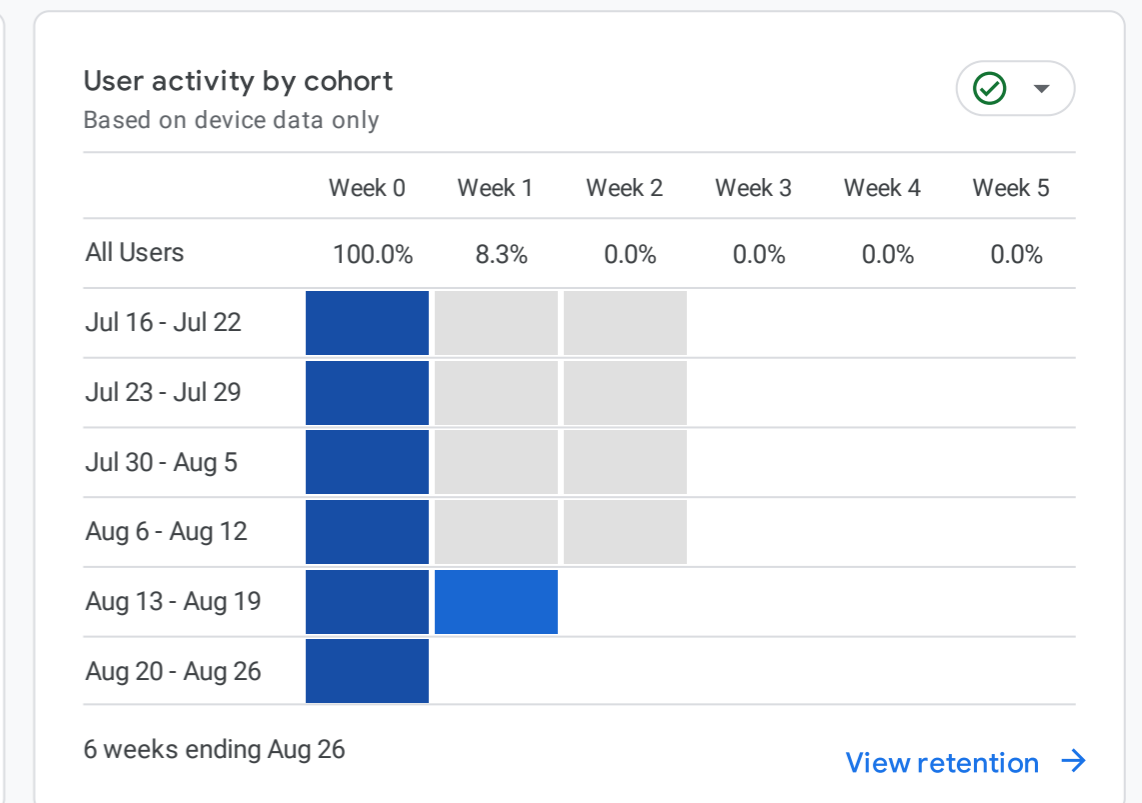

All Users Add comparison

Custom Aug 1, 2022 - Aug 27, 2023

Reports snapshot

WHERE DO YOUR NEW USERS COME FROM?

WHAT ARE YOUR TOP CAMPAIGNS?

HOW ARE ACTIVE USERS TRENDING?

HOW WELL DO YOU RETAIN YOUR USERS?

WHICH PAGES AND SCREENS GET THE MOST VIEWS?

WHAT ARE YOUR TOP EVENTS?

WHAT ARE YOUR TOP CONVERSIONS?

WHAT ARE YOUR TOP SELLING PRODUCTS?

HOW DOES ACTIVITY ON YOUR PLATFORMS COMPARE?