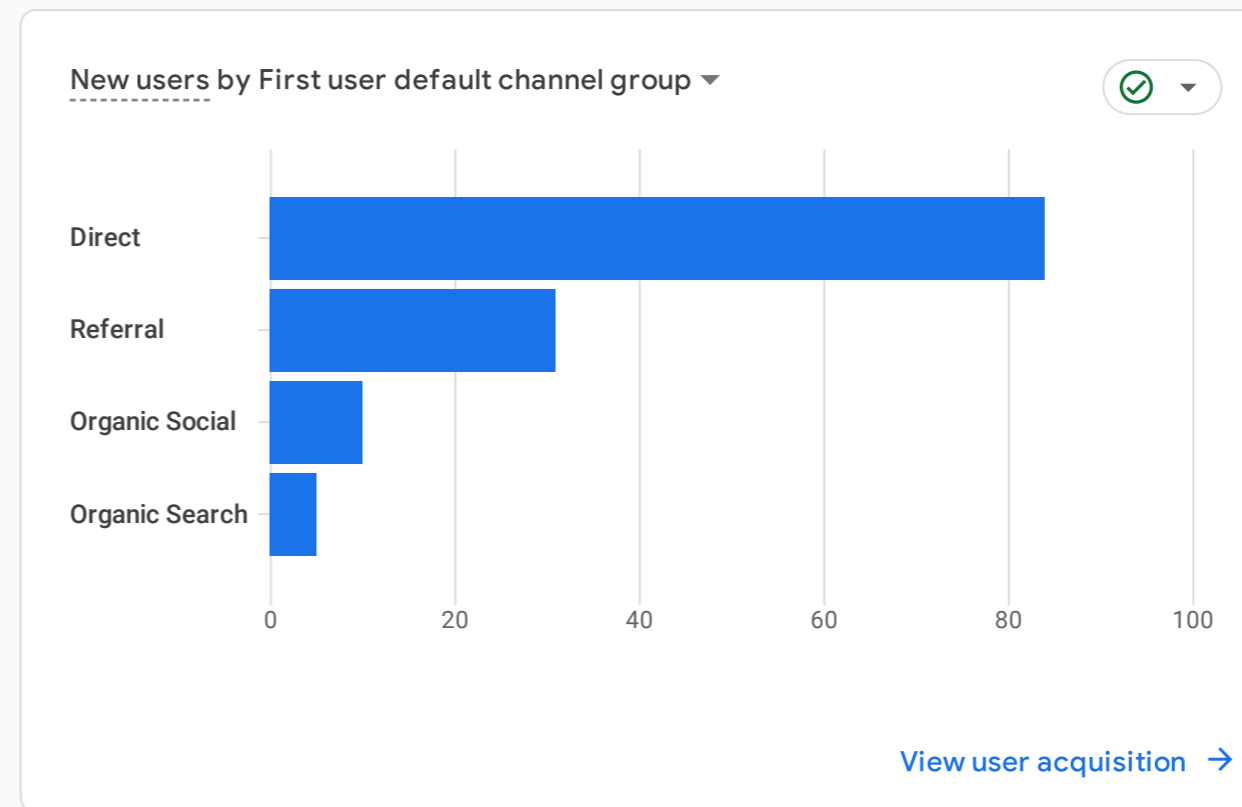

All Users Add comparison

Custom Aug 1, 2022 - Aug 27, 2023

Reports snapshot

WHERE DO YOUR NEW USERS COME FROM?

WHAT ARE YOUR TOP CAMPAIGNS?

HOW ARE ACTIVE USERS TRENDING?

HOW WELL DO YOU RETAIN YOUR USERS?

WHICH PAGES AND SCREENS GET THE MOST VIEWS?