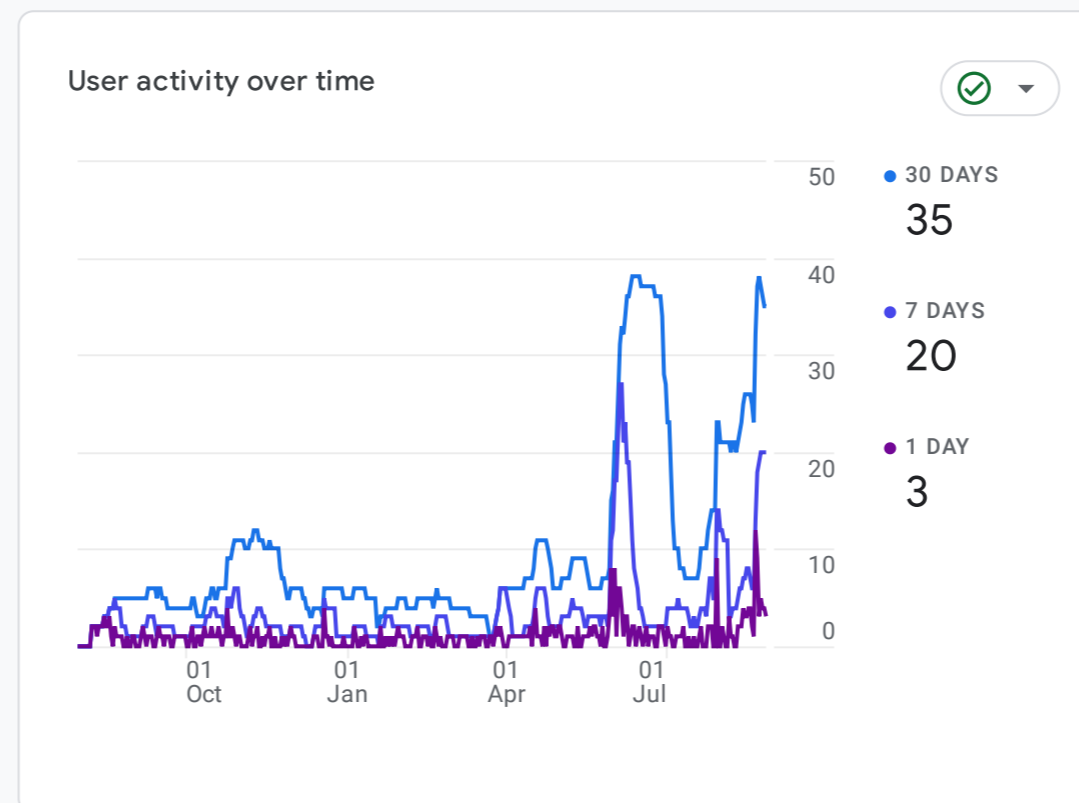

All Users Add comparison

Custom Aug 1, 2022 - Aug 27, 2023

Reports snapshot

WHERE DO YOUR NEW USERS COME FROM?

WHAT ARE YOUR TOP CAMPAIGNS?

HOW ARE ACTIVE USERS TRENDING?

HOW WELL DO YOU RETAIN YOUR USERS?

WHICH PAGES AND SCREENS GET THE MOST VIEWS?

WHAT ARE YOUR TOP EVENTS?

WHAT ARE YOUR TOP CONVERSIONS?

WHAT ARE YOUR TOP SELLING PRODUCTS?

HOW DOES ACTIVITY ON YOUR PLATFORMS COMPARE?