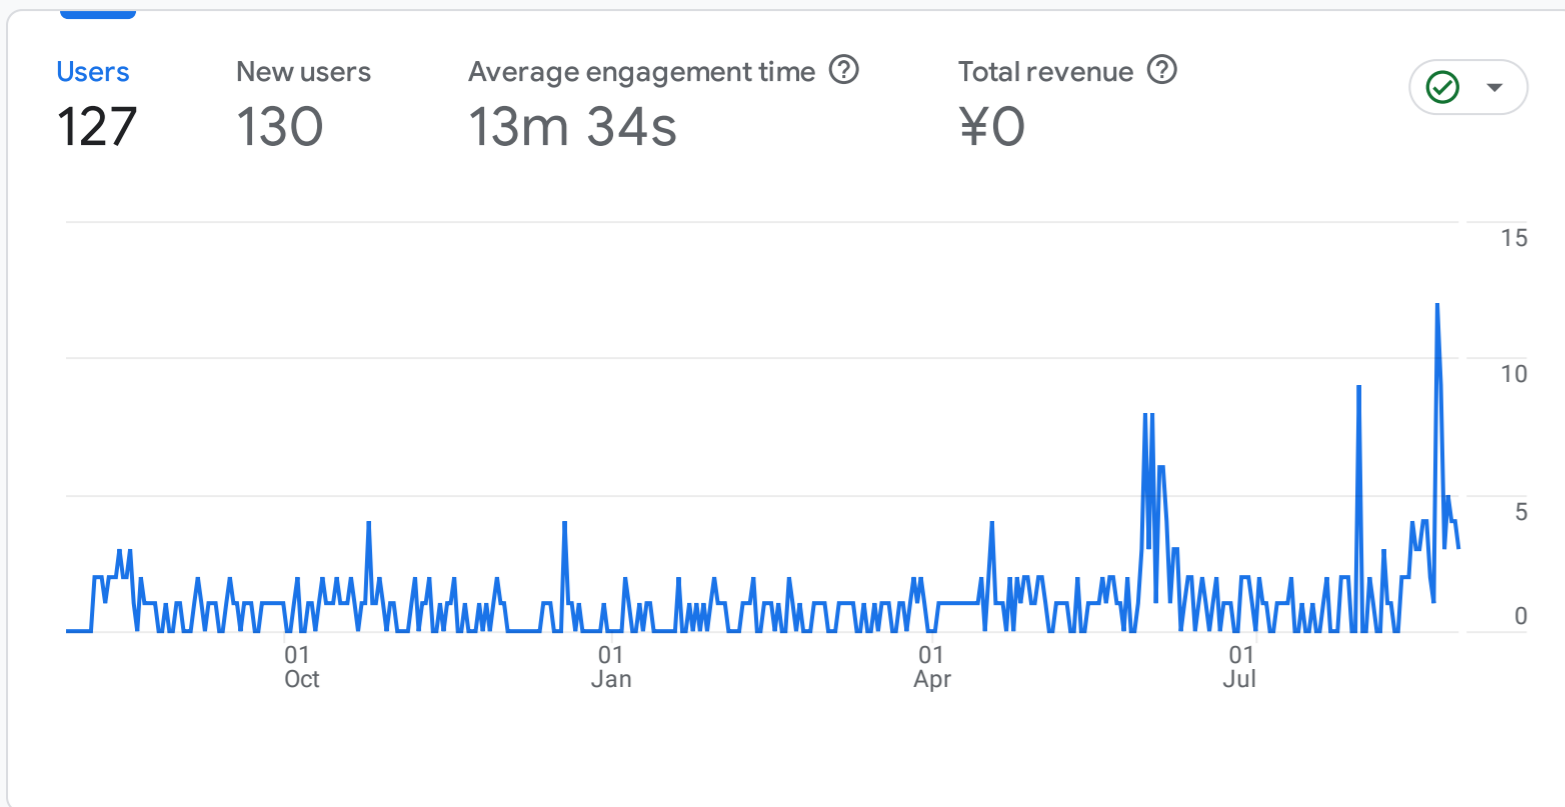

All Users Add comparison

Custom Aug 1, 2022 - Aug 27, 2023

Reports snapshot

WHERE DO YOUR NEW USERS COME FROM?

WHAT ARE YOUR TOP CAMPAIGNS?

HOW ARE ACTIVE USERS TRENDING?

HOW WELL DO YOU RETAIN YOUR USERS?

WHICH PAGES AND SCREENS GET THE MOST VIEWS?