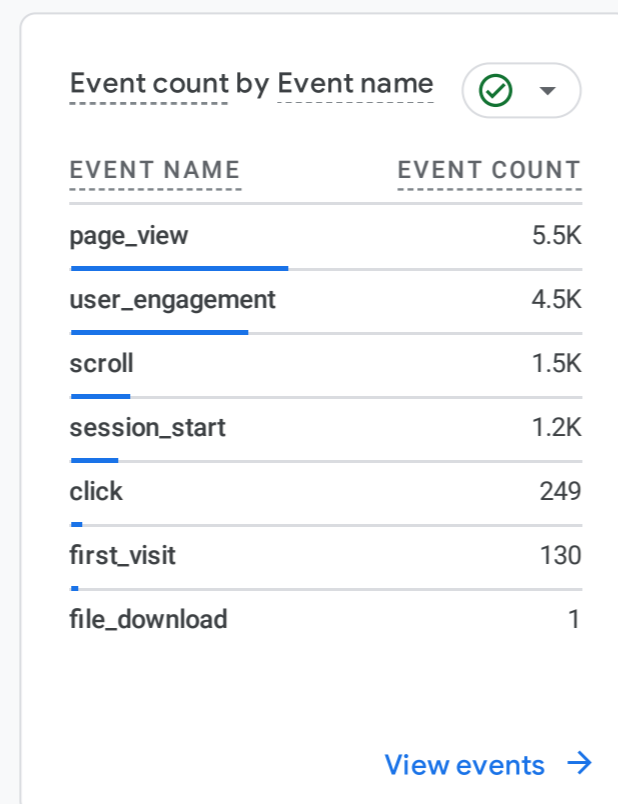

All Users Add comparison

Custom Aug 1, 2022 - Aug 27, 2023

Reports snapshot

WHERE DO YOUR NEW USERS COME FROM?

WHAT ARE YOUR TOP CAMPAIGNS?

HOW ARE ACTIVE USERS TRENDING?

HOW WELL DO YOU RETAIN YOUR USERS?

WHICH PAGES AND SCREENS GET THE MOST VIEWS?

WHAT ARE YOUR TOP EVENTS?

WHAT ARE YOUR TOP CONVERSIONS?

WHAT ARE YOUR TOP SELLING PRODUCTS?

HOW DOES ACTIVITY ON YOUR PLATFORMS COMPARE?