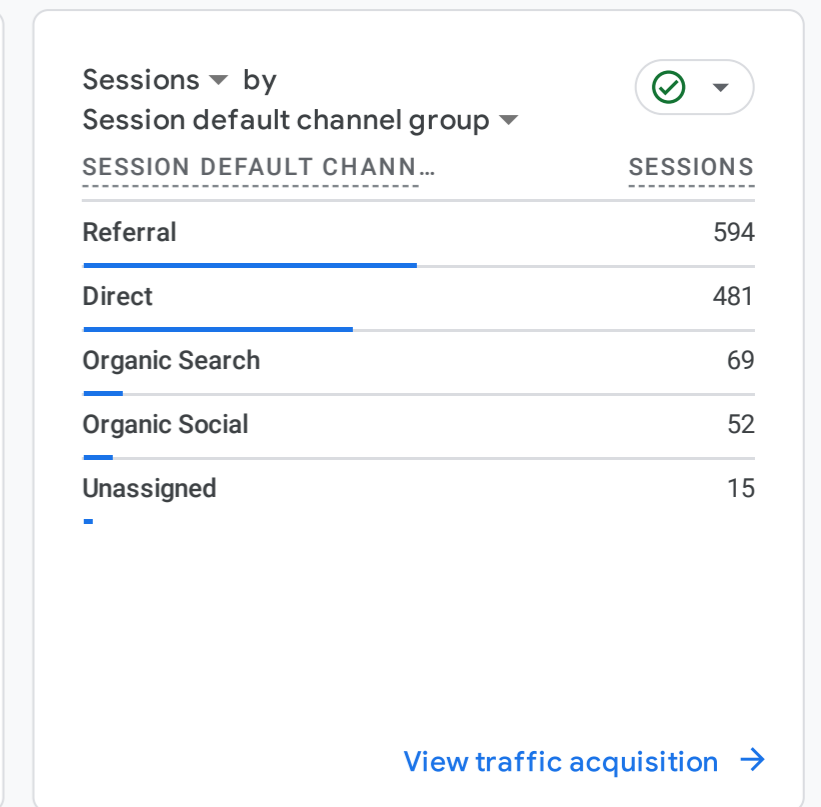

All Users Add comparison

Custom Aug 1, 2022 - Aug 27, 2023

Reports snapshot

WHERE DO YOUR NEW USERS COME FROM?

WHAT ARE YOUR TOP CAMPAIGNS?

HOW ARE ACTIVE USERS TRENDING?

HOW WELL DO YOU RETAIN YOUR USERS?

WHICH PAGES AND SCREENS GET THE MOST VIEWS?

WHAT ARE YOUR TOP EVENTS?

WHAT ARE YOUR TOP CONVERSIONS?

WHAT ARE YOUR TOP SELLING PRODUCTS?

HOW DOES ACTIVITY ON YOUR PLATFORMS COMPARE?