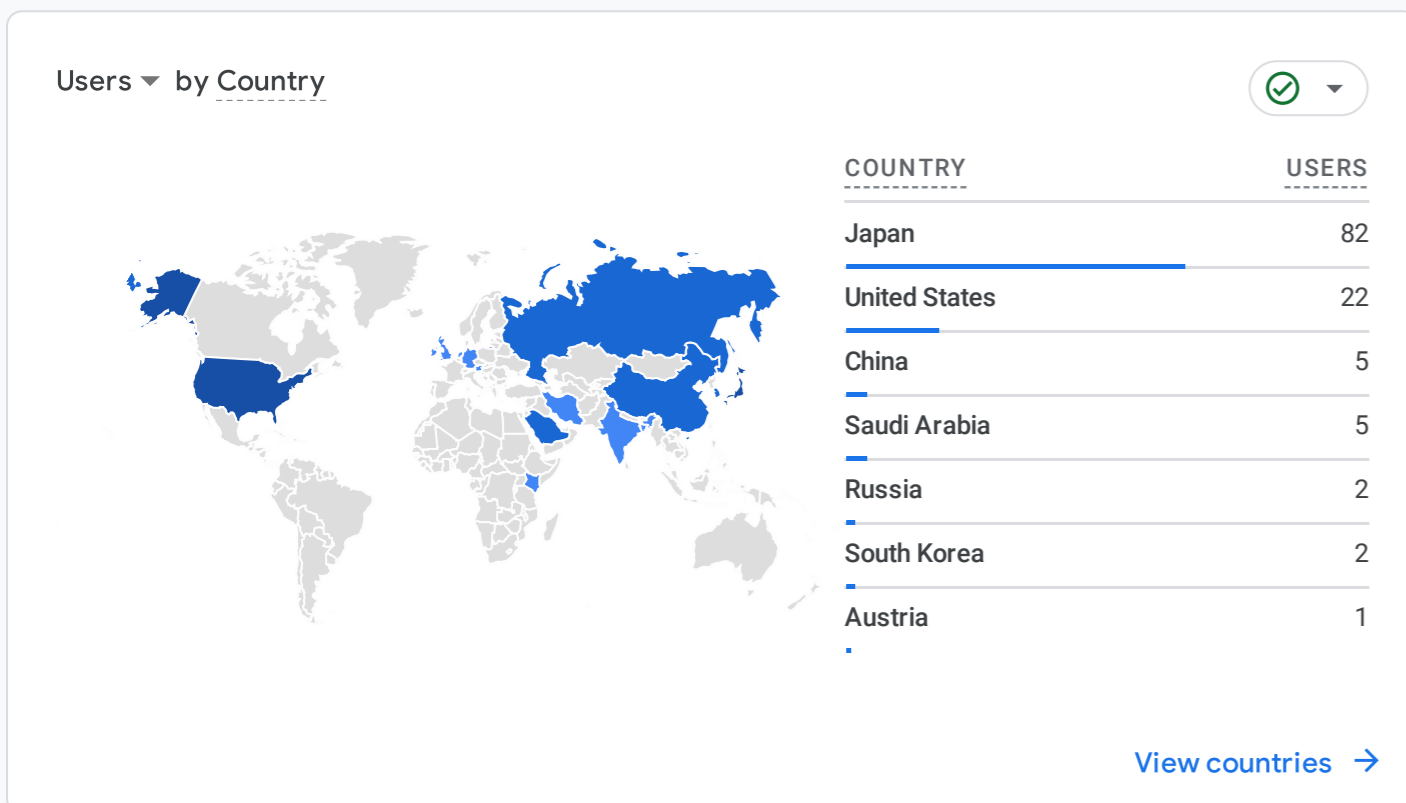

All Users Add comparison

Custom Aug 1, 2022 - Aug 27, 2023

Reports snapshot

WHERE DO YOUR NEW USERS COME FROM?

WHAT ARE YOUR TOP CAMPAIGNS?

HOW ARE ACTIVE USERS TRENDING?

HOW WELL DO YOU RETAIN YOUR USERS?

WHICH PAGES AND SCREENS GET THE MOST VIEWS?